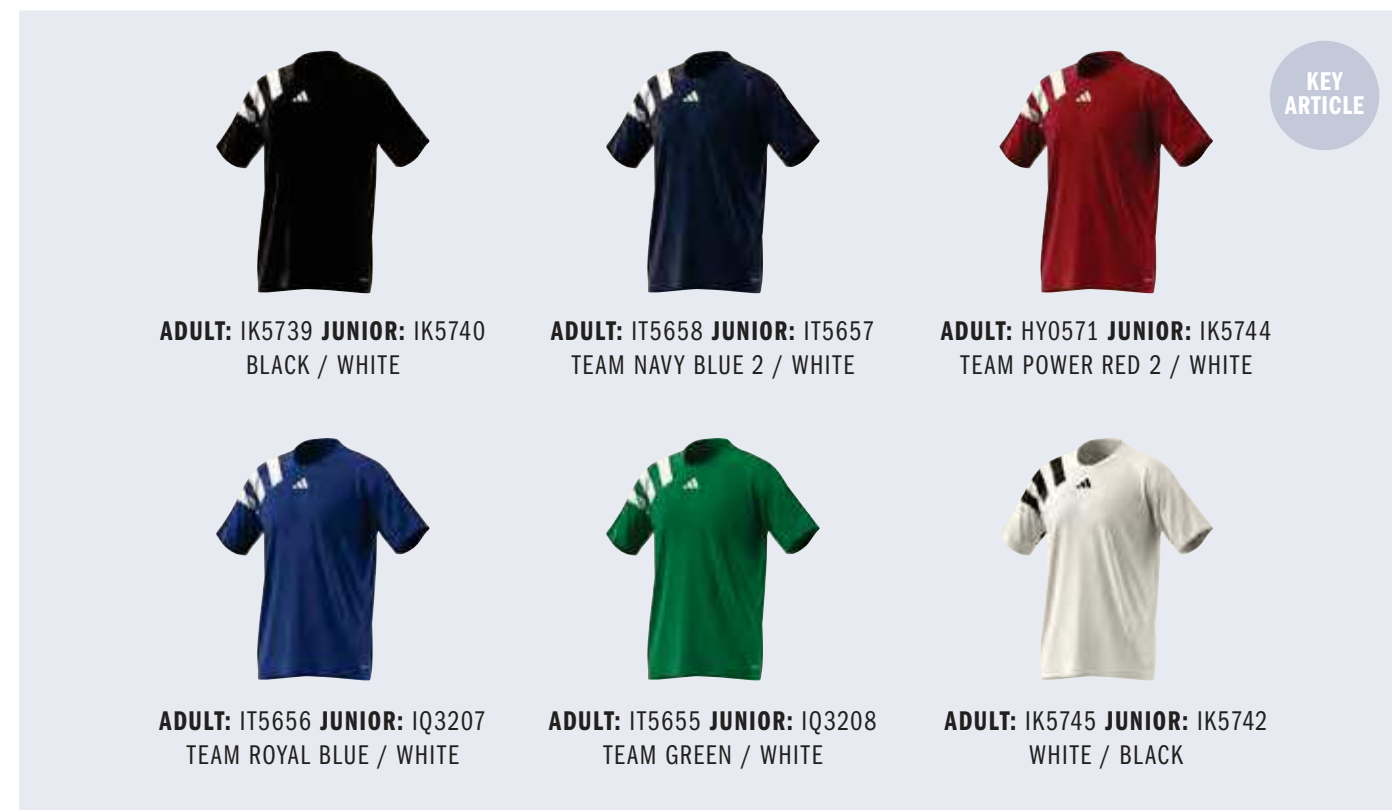

FORTORE 23

MEN'S & YOUTH MATCHWEAR

FORTORE 23 JERSEY

FORTORE23 JSY

FIT: REGULAR

MAIN MATERIAL: 100% RECYCLED POLYESTER

ADULT: 28 €
JUNIOR: 25 €

SIZES: XS, S, M, L, XL, 2XL, 3XL
SIZES: 116, 128, 140, 152, 164, 176

LIFECYCLE → FEB 2027

ADULT: IT5652 JUNIOR: IT5651
TEAM COLL BURGUNDY 2 /
TEAM LIGHT BLUE

ADULT: IQ3210 JUNIOR: IQ3214
TEAM COLL BURGUNDY 2 /
TEAM LIGHT BLUE WHITE

ADULT: IM8904
SEMI BLUE BURST / TEAM ROYAL BLUE

COMBINE WITH A
LONG SLEEVE OPTION
SEE PAGE 174 – 176

COLLECTION
MADE WITH 100%
RECYCLED MATERIALS

FORTORE 23

ADULT: IK5772 **JUNIOR:** IK5774
TEAM LIGHT GREY / WHITE

ADULT: IT5652 **JUNIOR:** IT5651
TEAM COLL BURGUNDY 2 / TEAM LIGHT BLUE

ADULT: IK5737 **JUNIOR:** IK5730
BLACK / TEAM GREEN / TEAM YELLOW
/ TEAM COLLEG RED

ADULT: IK5738 **JUNIOR:** IK5727
TEAM NAVY BLUE 2 /
TEAM COLLEG RED / WHITE /
TEAM ROYAL BLUE