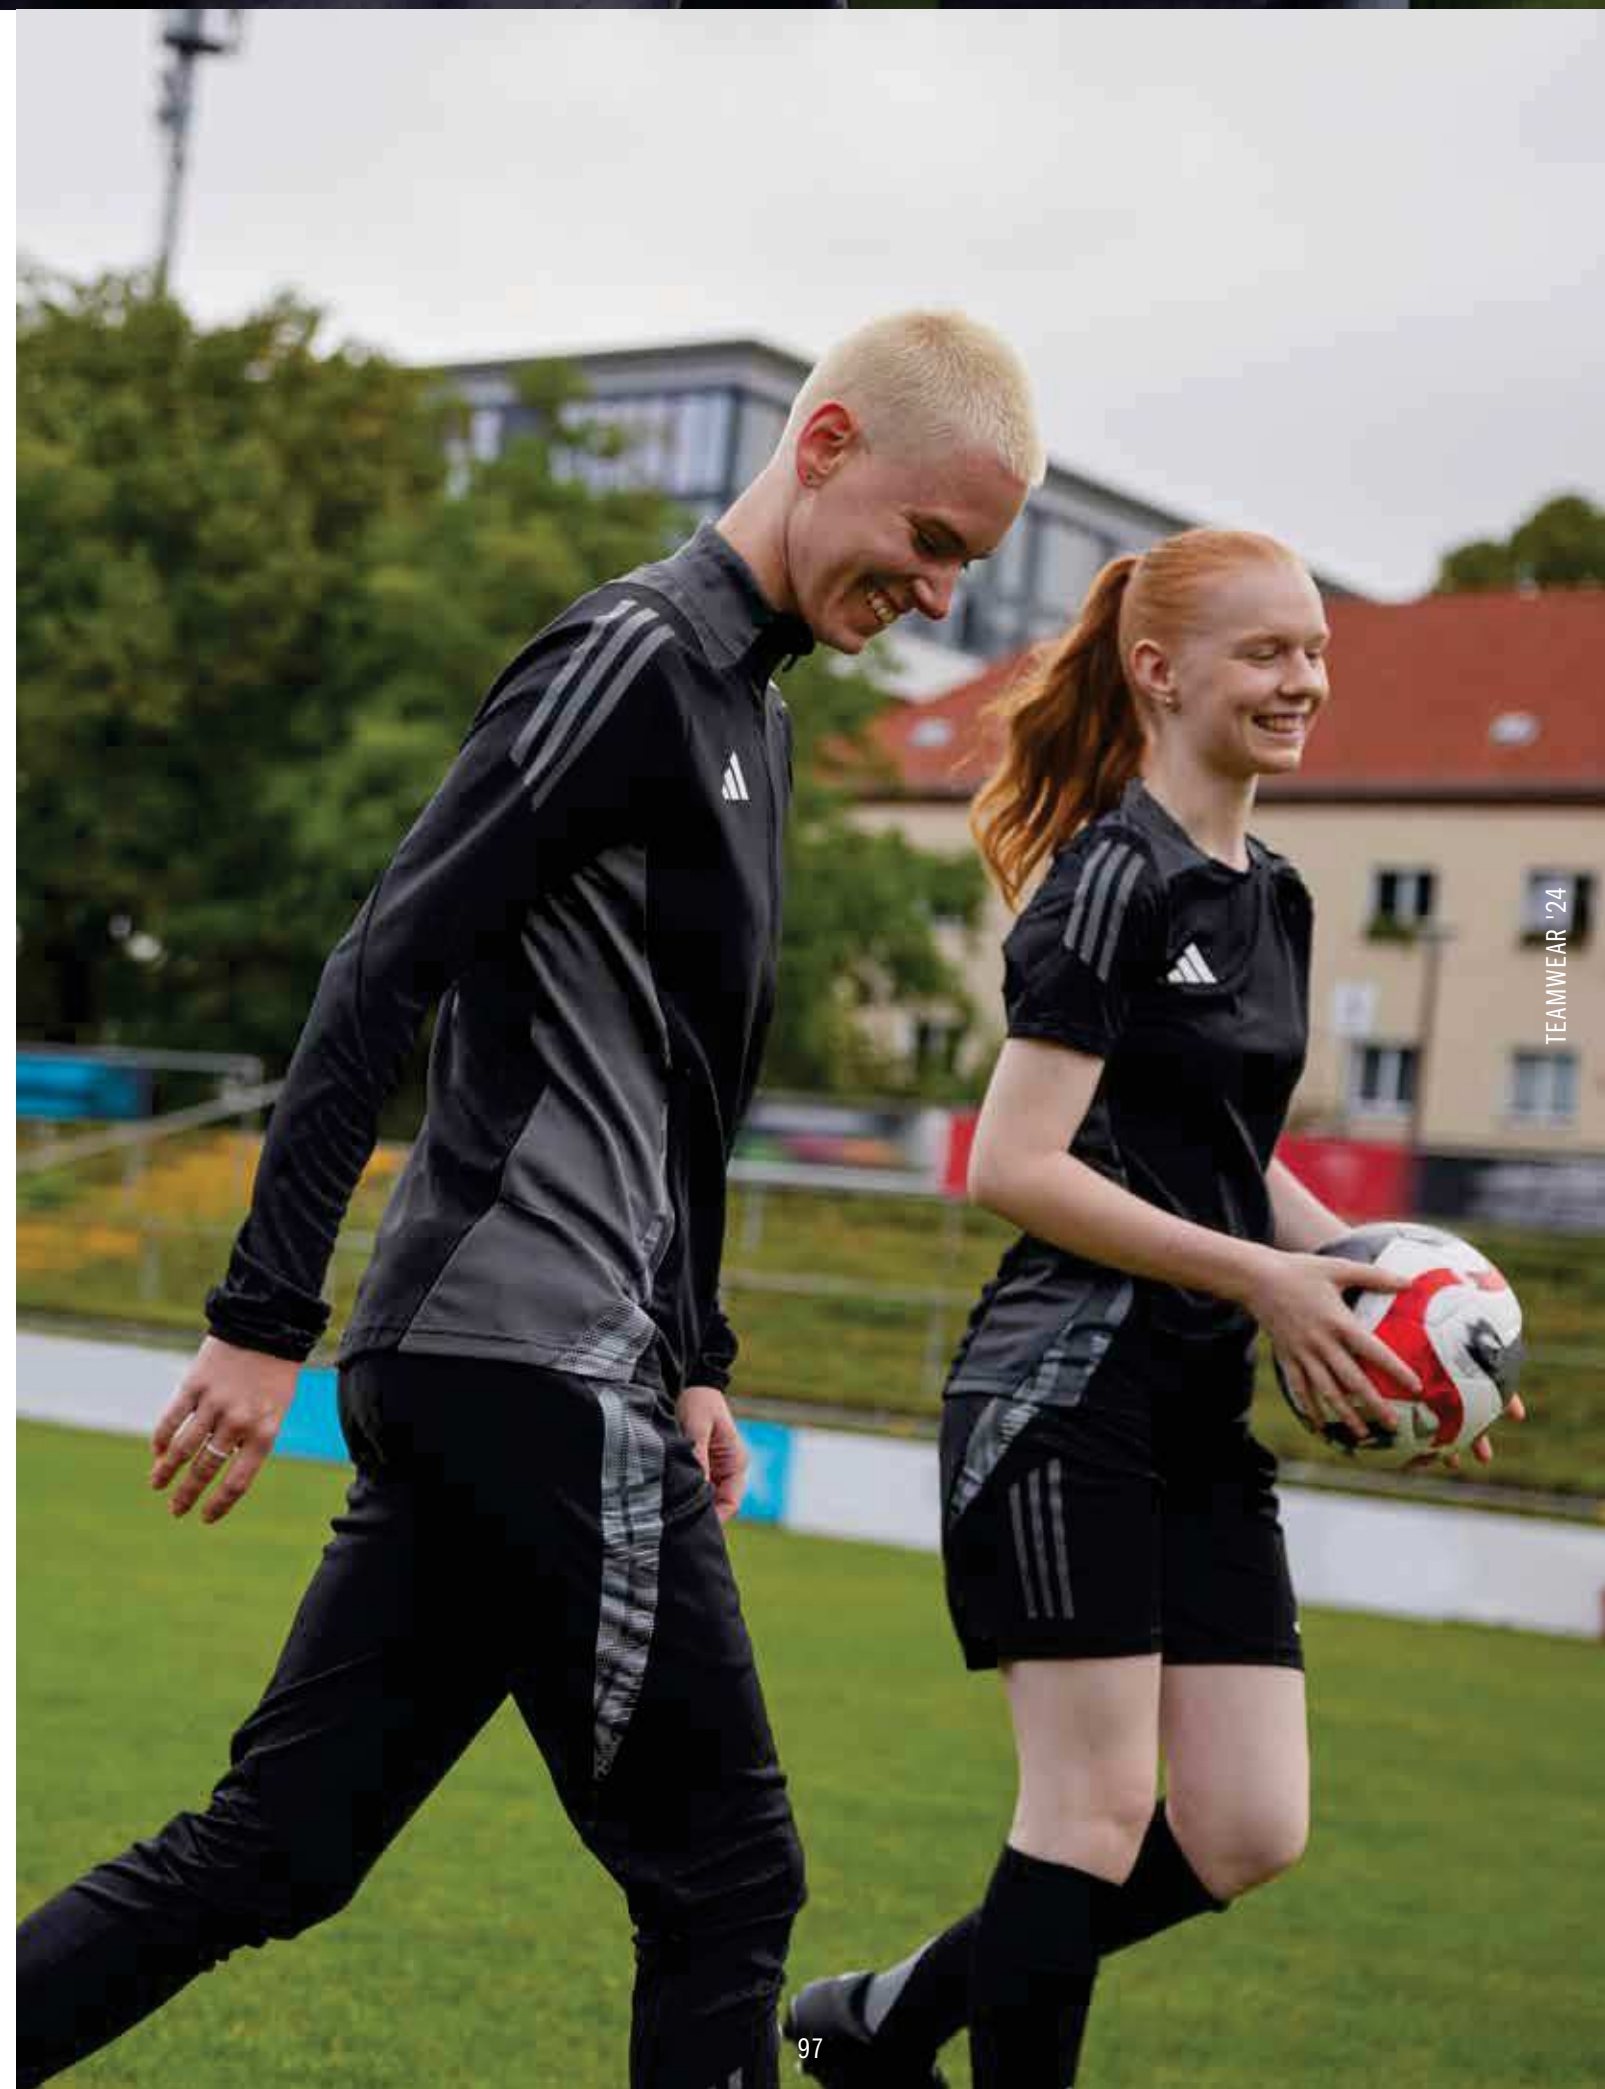

KEY ARTICLE

TIRO 24 COMPETITION JERSEY WOMEN

TIRO24 C TRJSYW

FIT: REGULAR

MAIN MATERIAL: 100% RECYCLED POLYESTER

ADULT: 35 €

SIZES: 2XS, XS, S, M, L, XL, 2XL

TIRO 24 COMPETITION POLO WOMEN

TIRO24 C POLO W

FIT: REGULAR

MAIN MATERIAL: 65% RECYCLED POLYESTER / 35% COTTON

ADULT: 40 €

SIZES: 2XS, XS, S, M, L, XL, 2XL

TIRO 24 COMPETITION DOWNTIME SHORT WOMEN

TIRO24 C DTSHOW

FIT: REGULAR

MAIN MATERIAL: 100% RECYCLED POLYESTER

ADULT: 40 €

SIZES: 2XS, XS, S, M, L, XL, 2XL

TEAMWEAR '24

TEAMWEAR '24