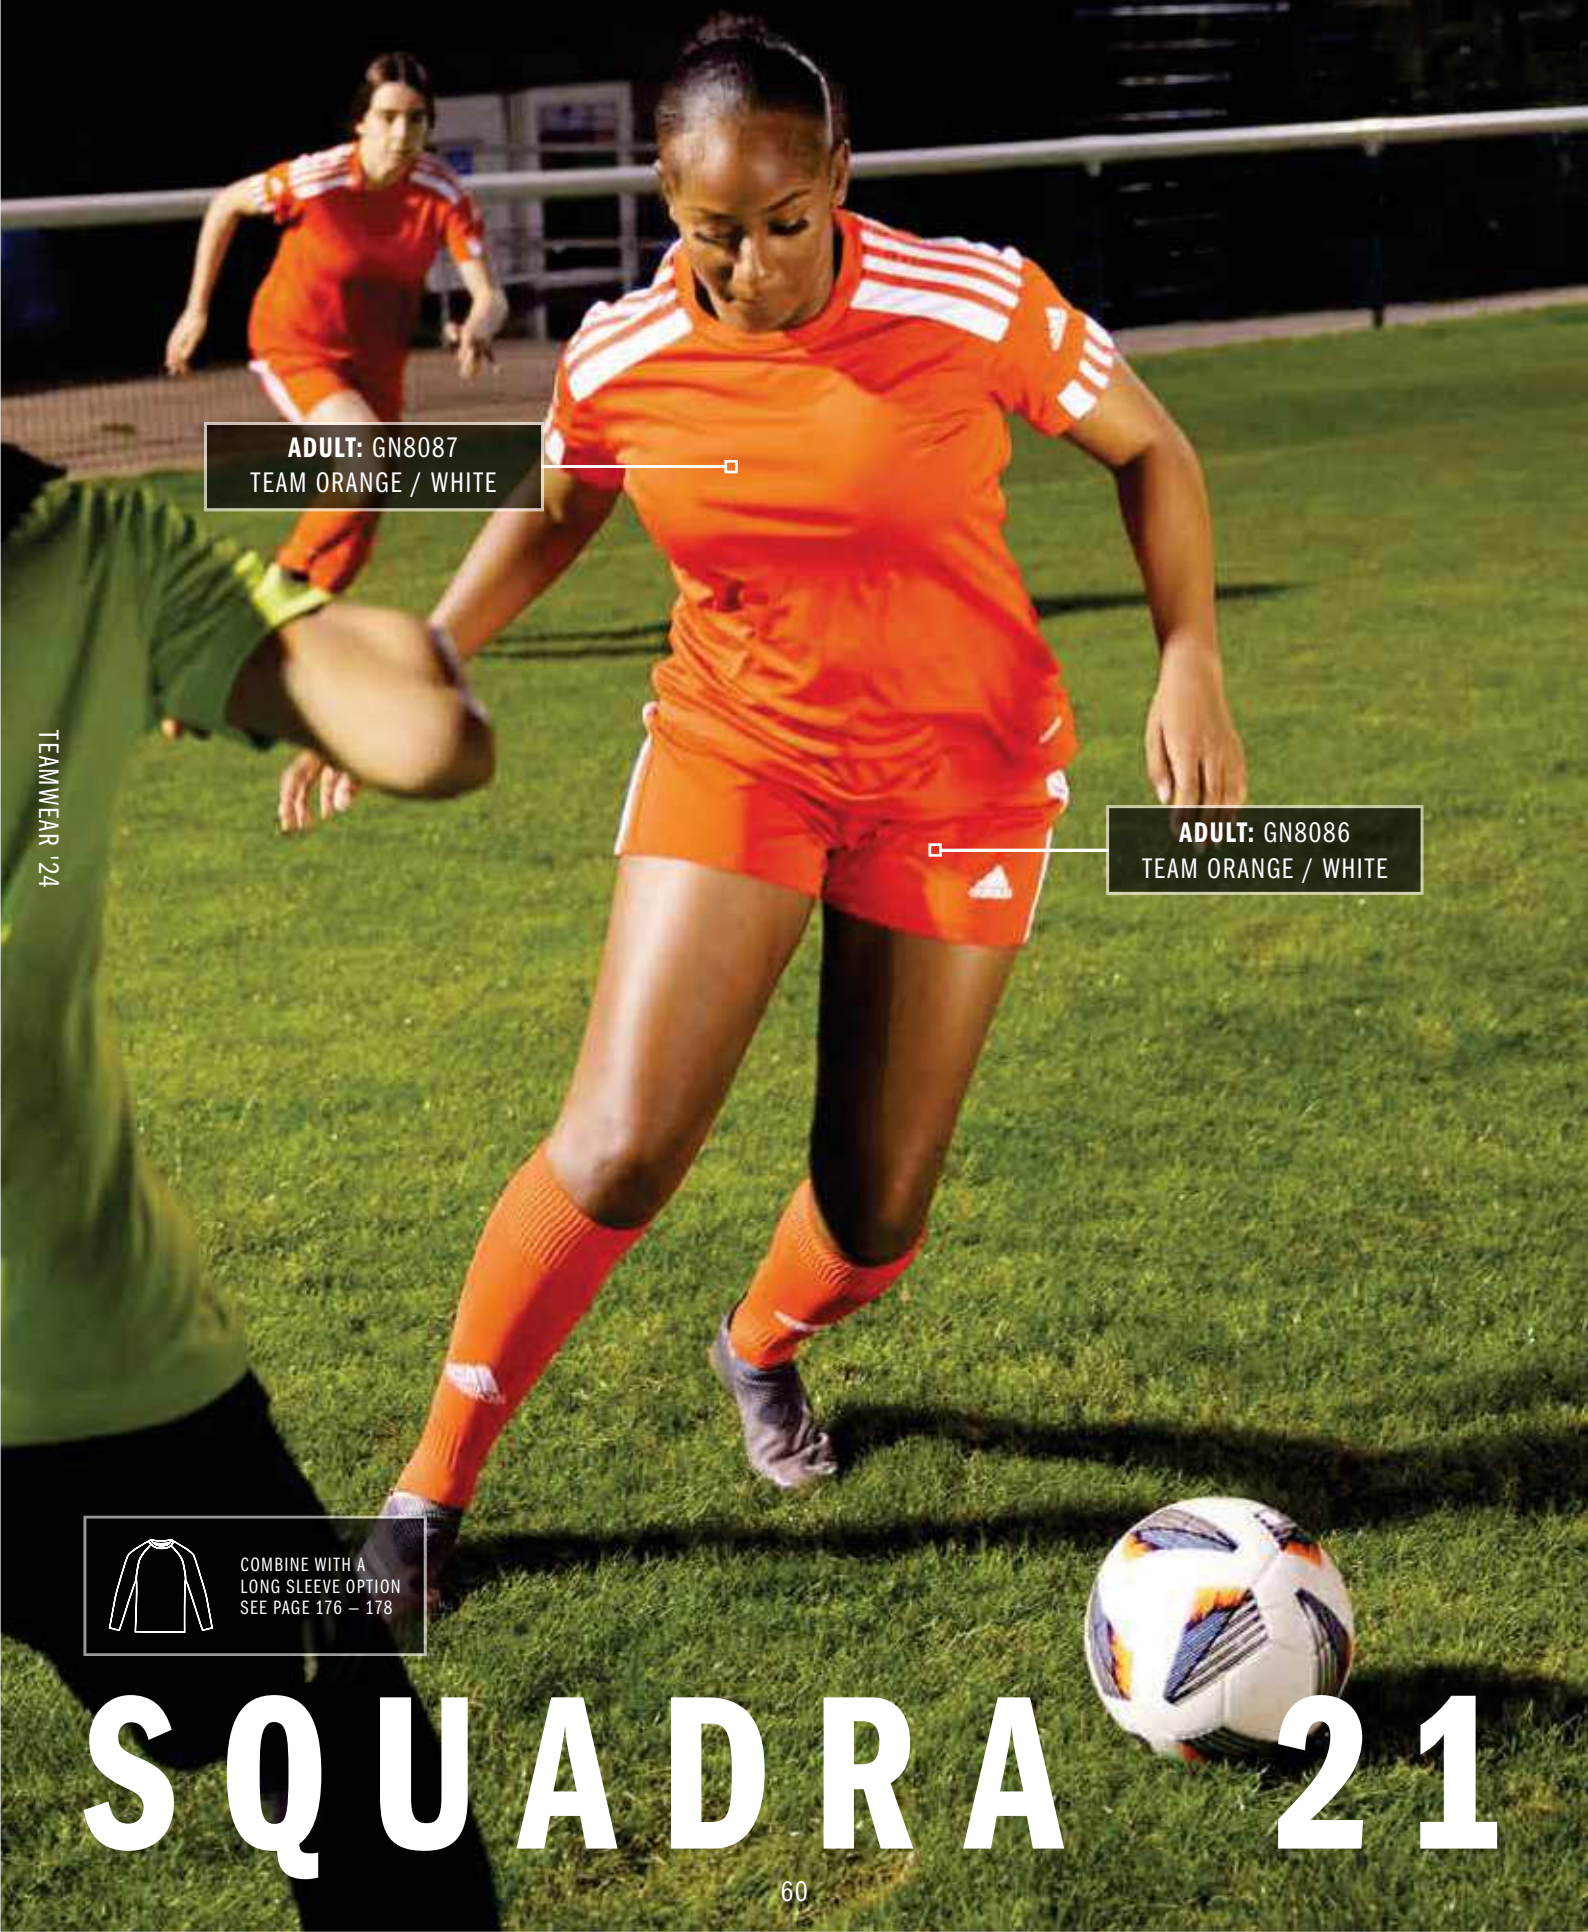

SQUADRA 21

ADULT: GN8087
TEAM ORANGE / WHITE

ADULT: GN8086
TEAM ORANGE / WHITE

COMBINE WITH A
LONG SLEEVE OPTION
SEE PAGE 176 – 178

SQUADRA 21

WOMEN'S MATCHWEAR

SQUADRA 21 JERSEY WOMEN

SQUAD 21 JSY W

FIT: REGULAR

MAIN MATERIAL: 100% RECYCLED POLYESTER

ADULT: 23 € | SIZES: 2XS, XS, S, M, L, XL, 2XL

LIFECYCLE → FEB 2025

SQUADRA 21 SHORT WOMEN

SQUAD 21 SHO W

FIT: REGULAR

MAIN MATERIAL: 100% RECYCLED POLYESTER

ADULT: 23 € | SIZES: 2XS, XS, S, M, L, XL, 2XL

LIFECYCLE → FEB 2025

KEY
ARTICLE

MATCHES BEST WITH SQUADRA 21 WOMEN SHORTS: