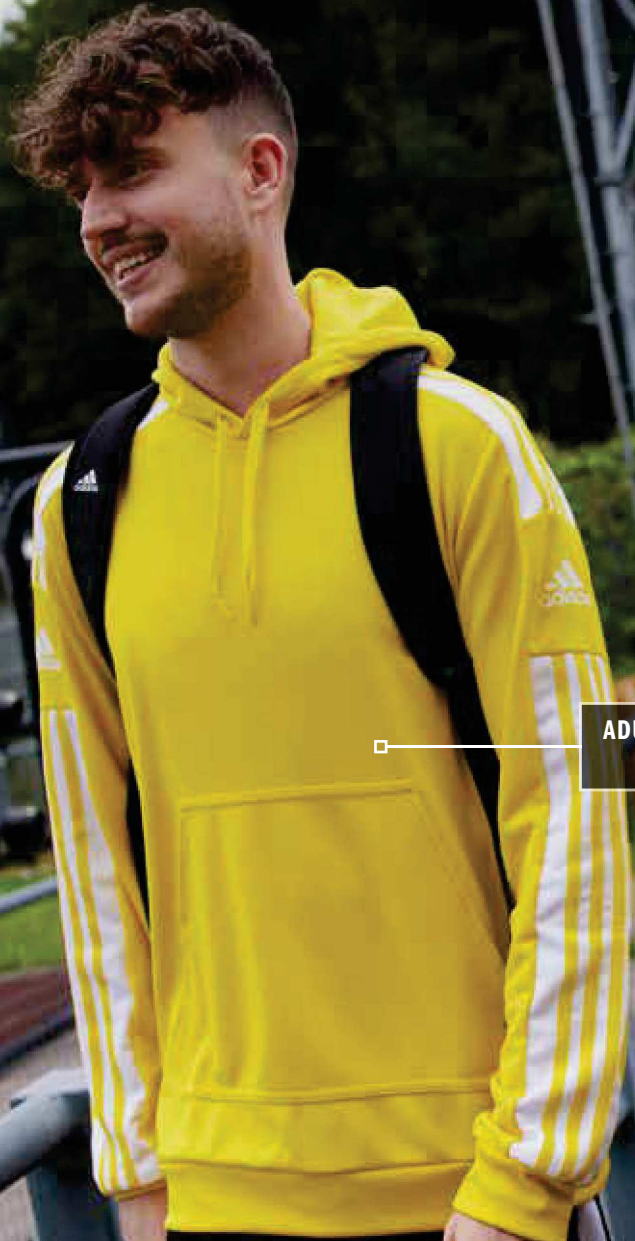

TIRO23L SWPNT W

FIT: REGULAR

MAIN MATERIAL: 70% COTTON / 30% RECYCLED POLYESTER

ADULT: 55 € | **SIZES:** 2XS, XS, S, M, L, XL, 2XL

ADULT: HS3609
TEAM NAVY BLUE 2

ADULT: HZ3018
TEAM ONIX

SQUADRA 21

ADULT: GP6438 JUNIOR: GP6431
TEAM YELLOW / WHITE