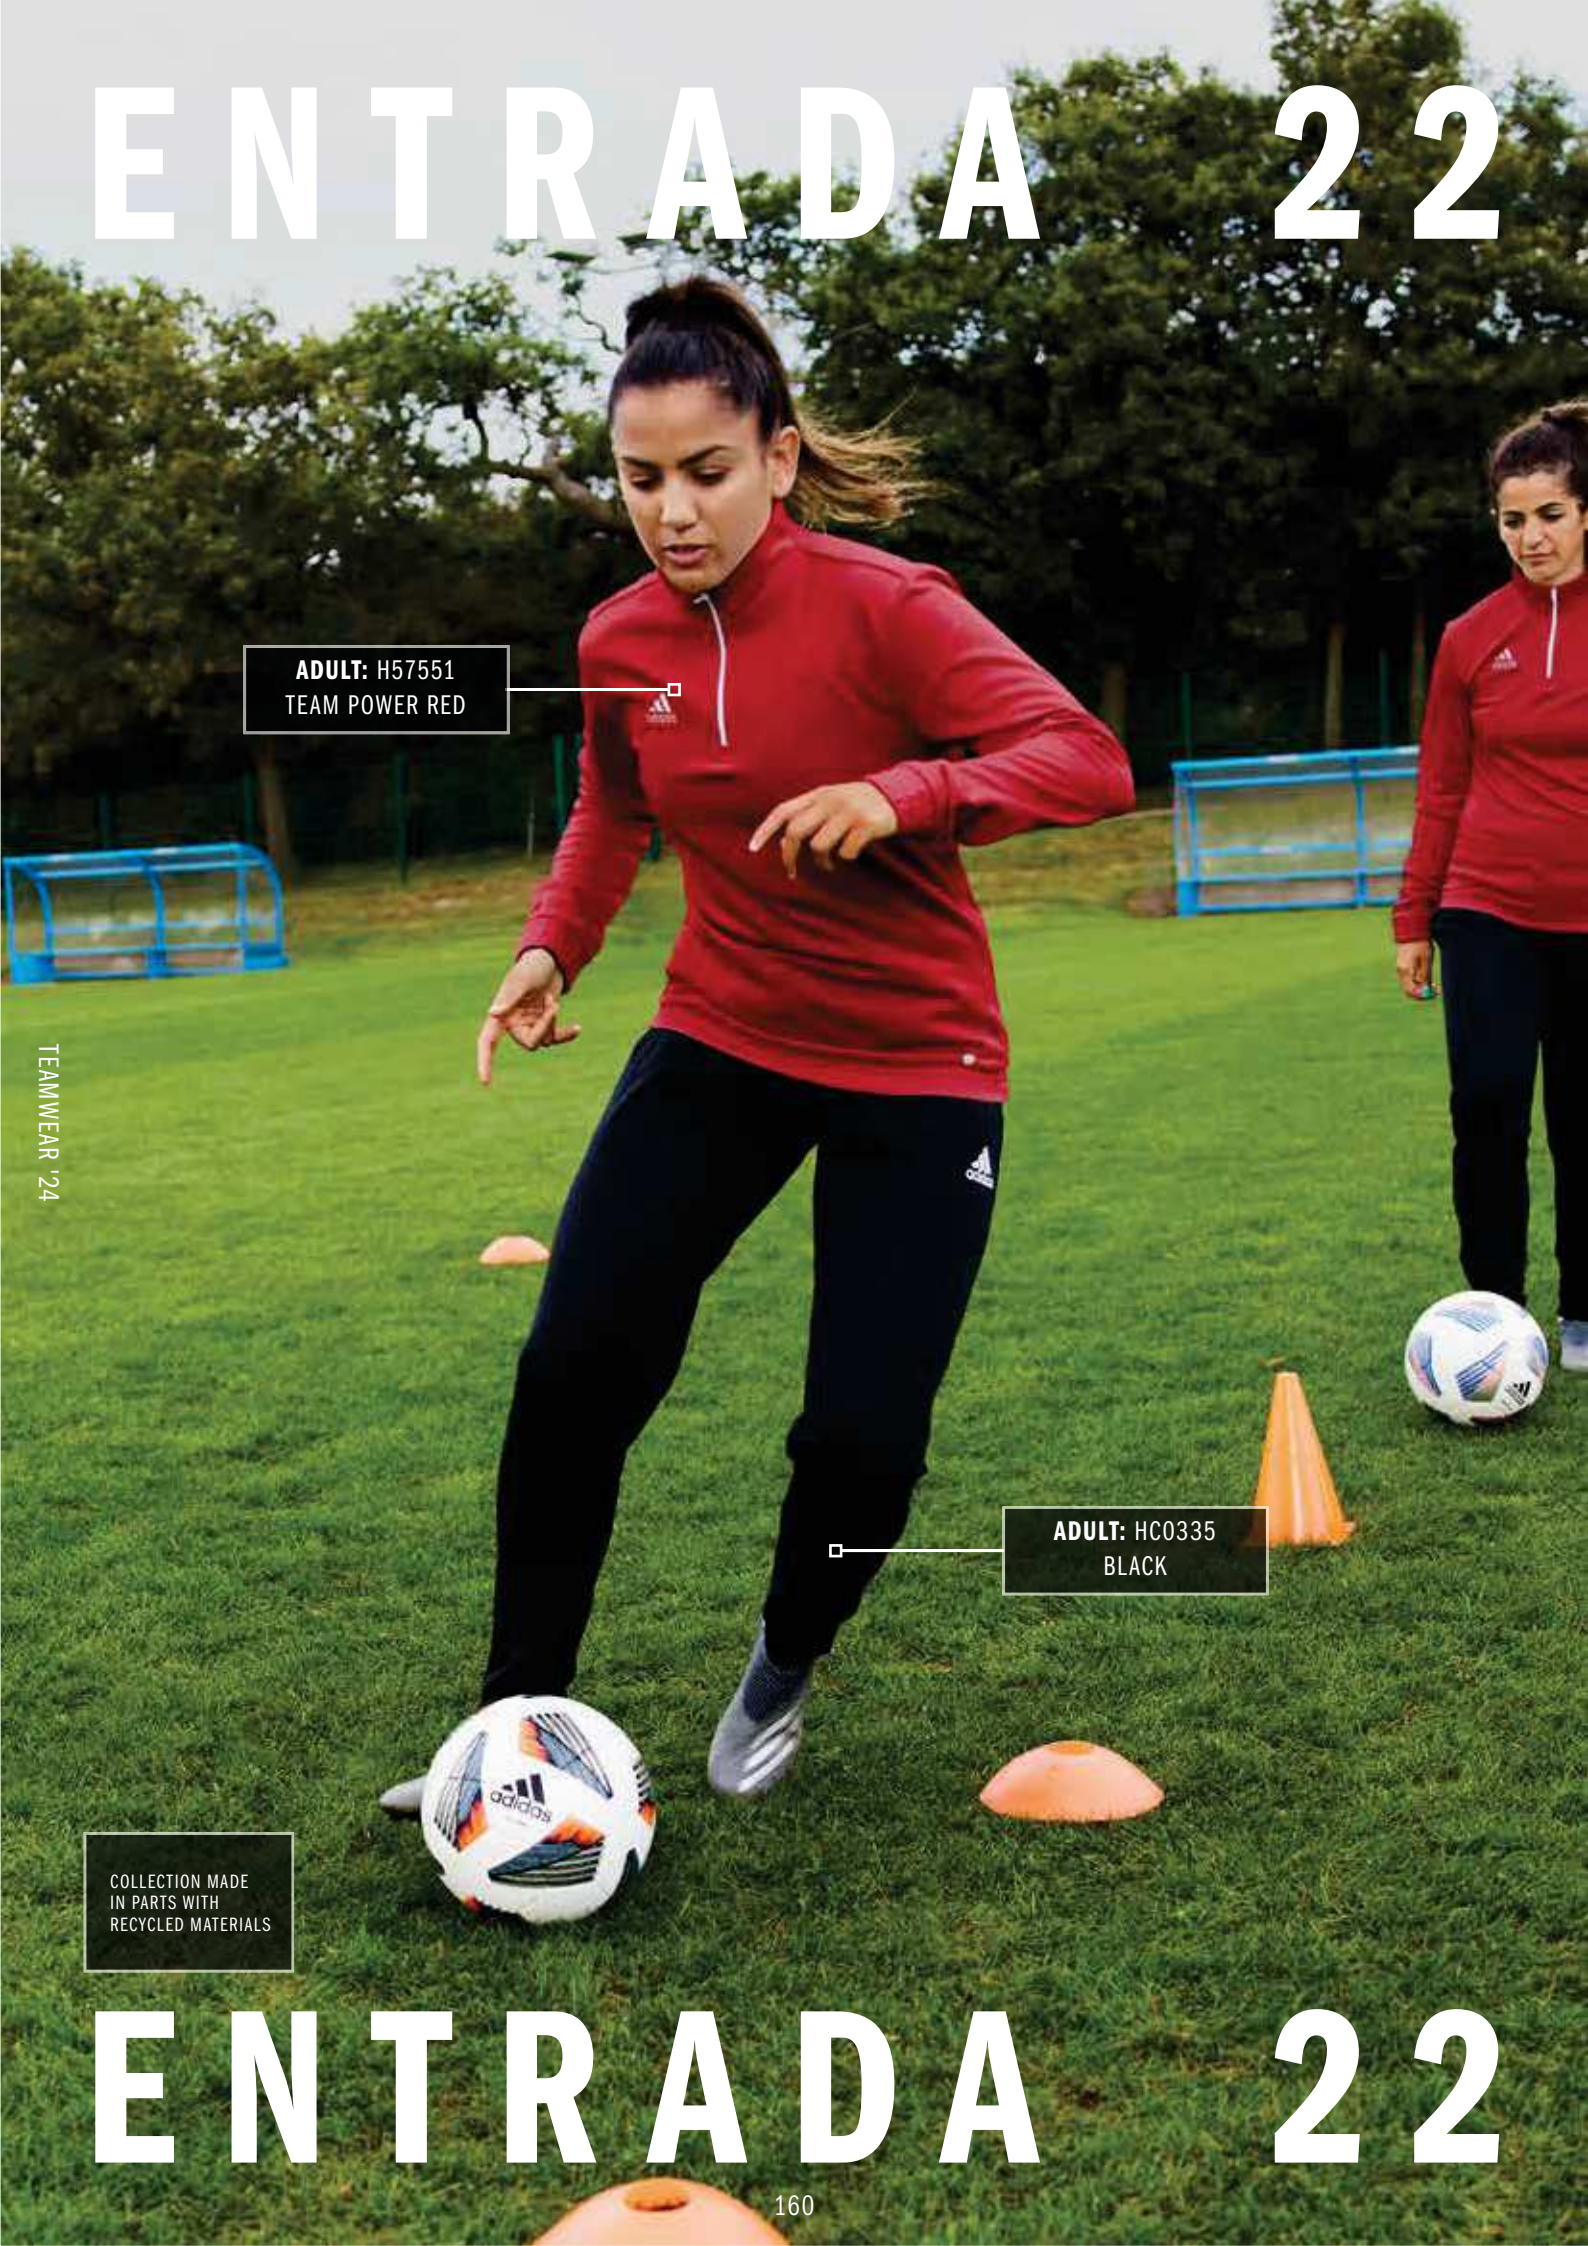

ENTRADA 22

ADULT: H57551
TEAM POWER RED

ADULT: HC0335
BLACK

COLLECTION MADE
IN PARTS WITH
RECYCLED MATERIALS

ENTRADA 22

WOMEN'S TRAININGWEAR

ENTRADA 22 TRAINING TOP WOMEN

ENT22 TR TOP W

FIT: REGULAR

MAIN MATERIAL: 100% RECYCLED POLYESTER

ADULT: 40 €

SIZES: 2XS, XS, S, M, L, XL, 2XL

LIFECYCLE → FEB 2026

ZIP ON PANTS / SHORTS WHERE INDICATED

ENTRADA 22 TRAINING PANT WOMEN

ENT22 TR PNT W

FIT: REGULAR

MAIN MATERIAL: 100% RECYCLED POLYESTER

ADULT: 40 €

SIZES: 2XS, XS, S, M, L, XL, 2XL

KEY
ARTICLE

MATCHES BEST WITH ENTRADA 22 TRAINING PANTS WOMEN: