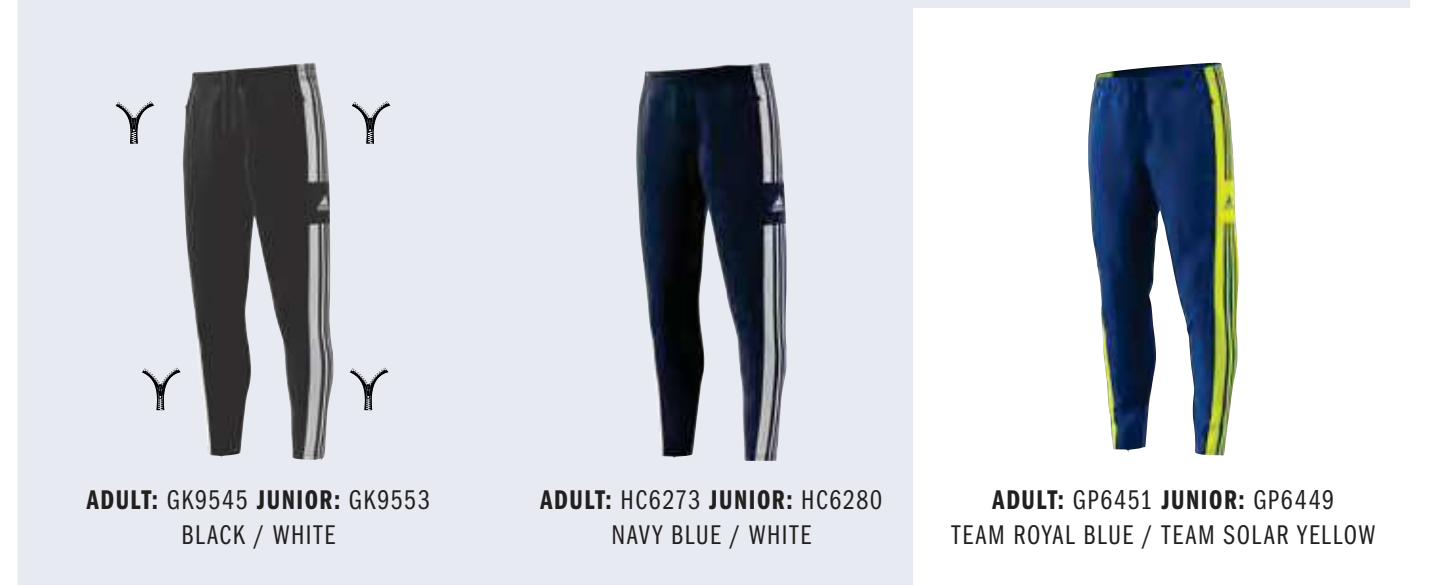

SQUADRA 21 TRAINING PANT

SQ21 TR PNT

FIT: SLIM

MAIN MATERIAL: 100% RECYCLED POLYESTER

ADULT: 45 €
JUNIOR: 40 €

SIZES: XS, S, M, L, XL, 2XL, 3XL
SIZES: 116, 128, 140, 152, 164, 176