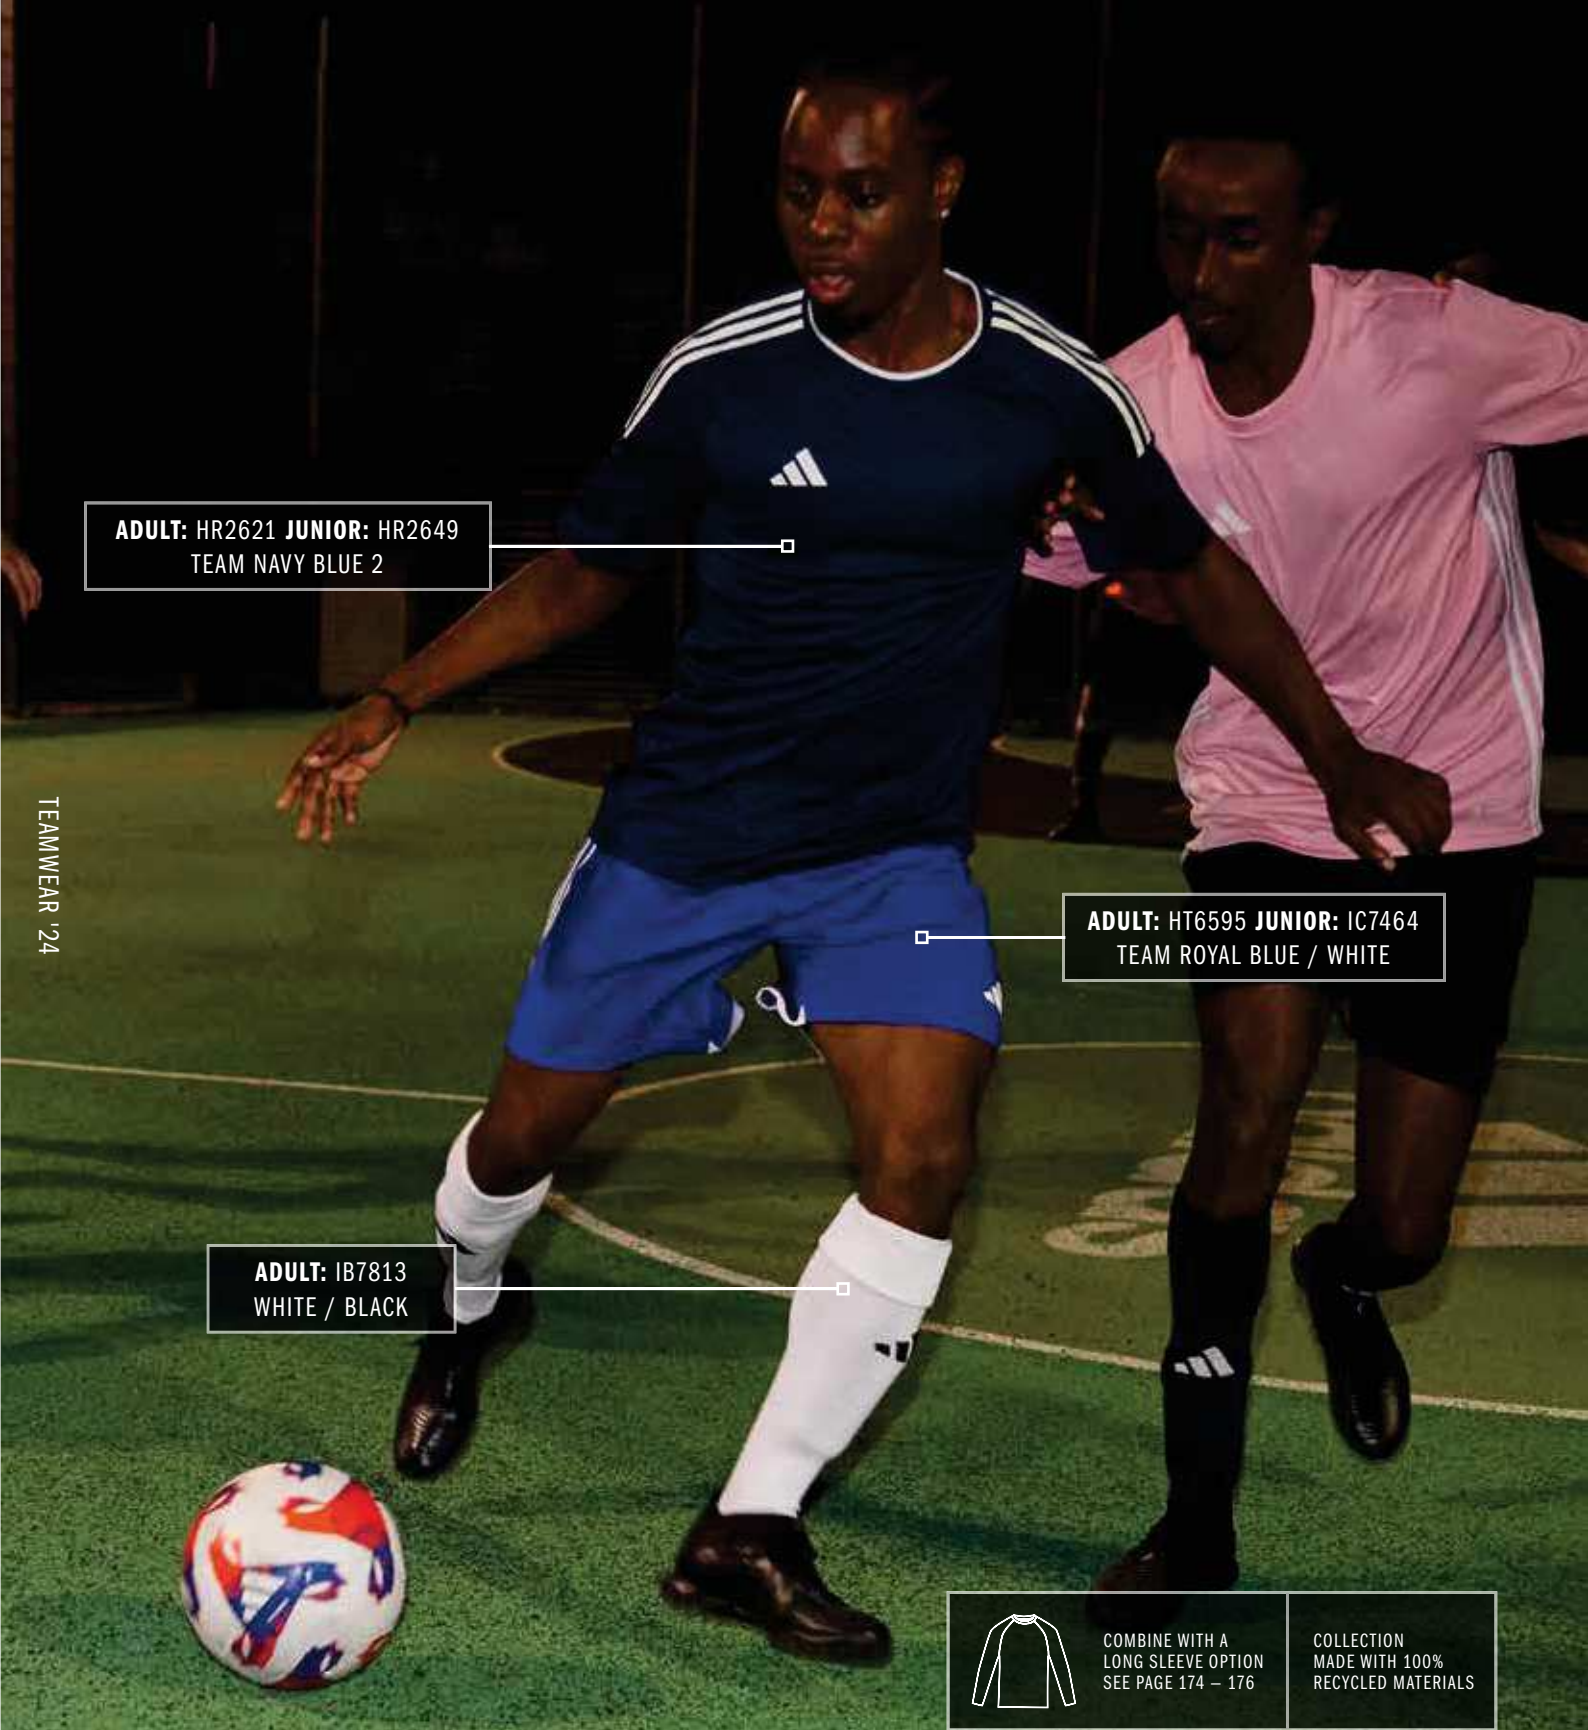

ADULT: IB7813
WHITE / BLACK

COMBINE WITH A
LONG SLEEVE OPTION
SEE PAGE 174 – 176

COLLECTION
MADE WITH 100%
RECYCLED MATERIALS

REVERSIBLE 24

CAMPEON 23

ADULT: HR2621 **JUNIOR:** HR2649
TEAM NAVY BLUE 2

ADULT: HT6595 **JUNIOR:** IC7464
TEAM ROYAL BLUE / WHITE